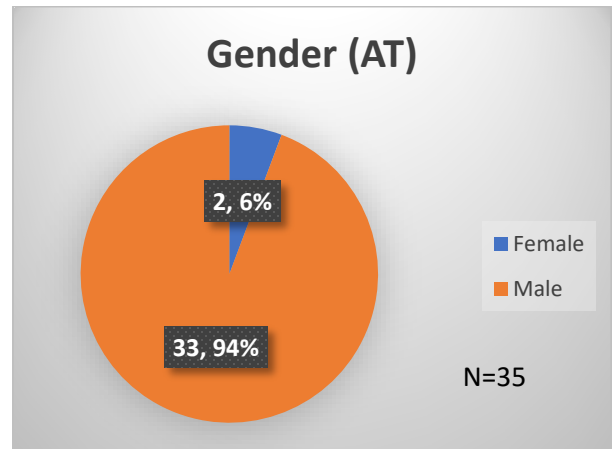

Daily Data Dashboard – July 19, 2023

Demographics for JTDC Population

Wednesday Morning Midnight Count

Total # of probation Involved youth¹: 1,249

¹ Probation Active: Any youth who is pending sentencing with an active social history, has been formally placed on probation or supervision with Cook County Juvenile Probation on the date of the report.

*Age, Gender and Race for Criminal Court population (N=1) is not represented in this report.

Data sources: cFive Supervisor – Probation Population and RMIS – JTDC Population

Daily Data Dashboard – July 19, 2023
Demographics for JTDC Population
Wednesday Morning Midnight Count