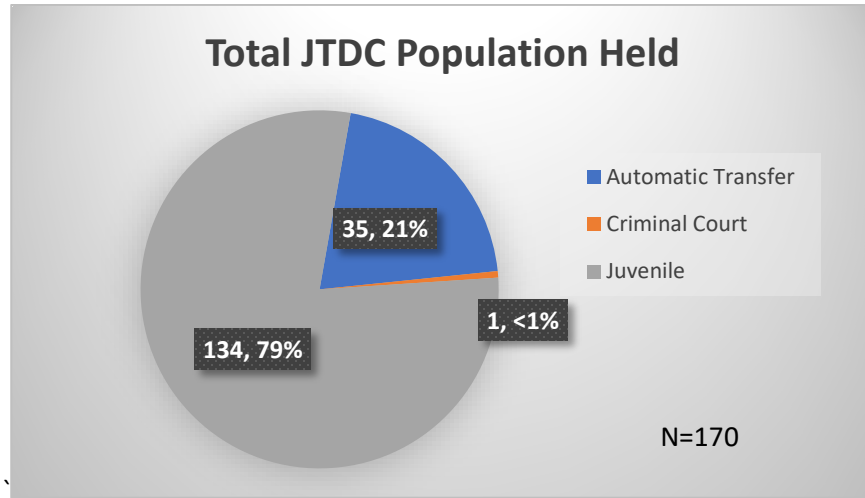

Daily Data Dashboard – July 19, 2023

Demographics for JTDC Population

Wednesday Morning Midnight Count

Total # of probation Involved youth¹: 1,249

¹ Probation Active: Any youth who is pending sentencing with an active social history, has been formally placed on probation or supervision with Cook County Juvenile Probation on the date of the report.

*Age, Gender and Race for Criminal Court population (N=1) is not represented in this report.

Data sources: cFive Supervisor – Probation Population and RMIS – JTDC Population

Daily Data Dashboard – July 19, 2023
Demographics for JTDC Population
Wednesday Morning Midnight Count