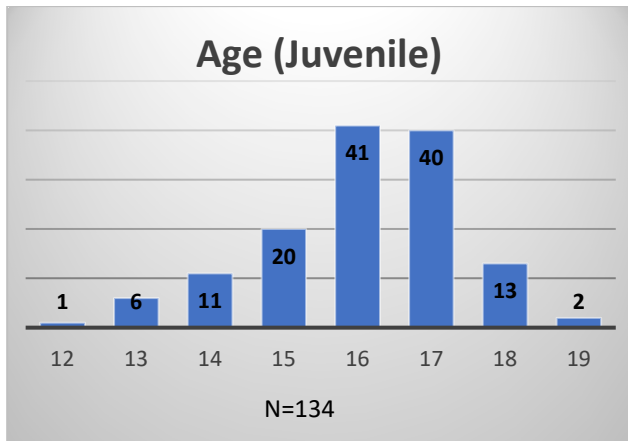

Daily Data Dashboard – July 19, 2023

Demographics for JTDC Population

Wednesday Morning Midnight Count

Total # of probation Involved youth¹: 1,249

¹ Probation Active: Any youth who is pending sentencing with an active social history, has been formally placed on probation or supervision with Cook County Juvenile Probation on the date of the report.

*Age, Gender and Race for Criminal Court population (N=1) is not represented in this report.

Data sources: cFive Supervisor – Probation Population and RMIS – JTDC Population

Daily Data Dashboard – July 19, 2023
Demographics for JTDC Population
Wednesday Morning Midnight Count