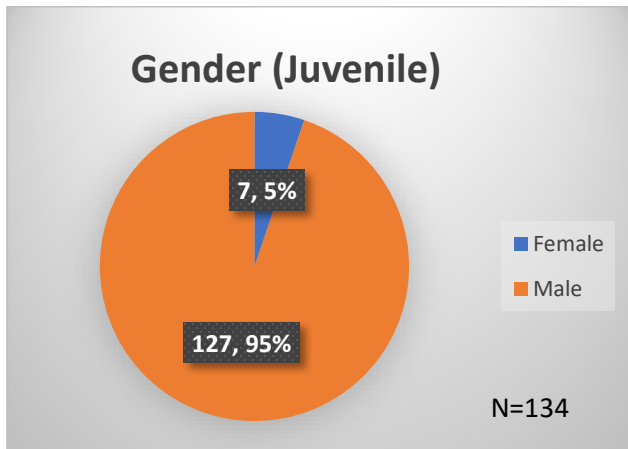

Daily Data Dashboard – July 19, 2023

Demographics for JTDC Population

Wednesday Morning Midnight Count

Total # of probation Involved youth¹: 1,249

¹ Probation Active: Any youth who is pending sentencing with an active social history, has been formally placed on probation or supervision with Cook County Juvenile Probation on the date of the report.

*Age, Gender and Race for Criminal Court population (N=1) is not represented in this report.

Data sources: cFive Supervisor – Probation Population and RMIS – JTDC Population

Daily Data Dashboard – July 19, 2023
Demographics for JTDC Population
Wednesday Morning Midnight Count