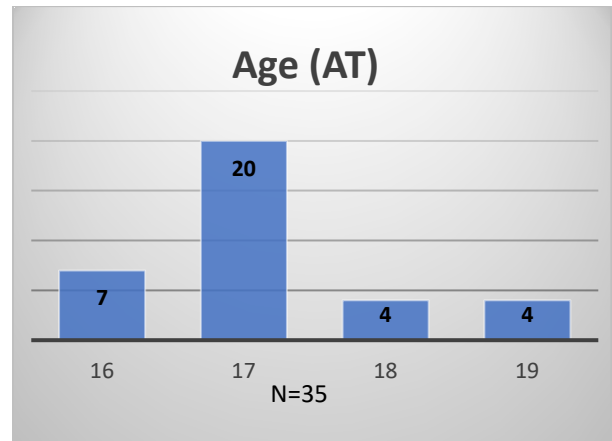

Daily Data Dashboard – July 19, 2023

Demographics for JTDC Population

Wednesday Morning Midnight Count

Total # of probation Involved youth¹: 1,249

¹ Probation Active: Any youth who is pending sentencing with an active social history, has been formally placed on probation or supervision with Cook County Juvenile Probation on the date of the report.

*Age, Gender and Race for Criminal Court population (N=1) is not represented in this report.

Data sources: cFive Supervisor – Probation Population and RMIS – JTDC Population

Daily Data Dashboard – July 19, 2023
Demographics for JTDC Population
Wednesday Morning Midnight Count